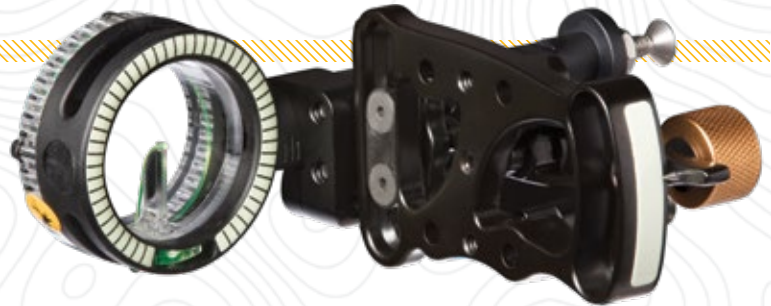

ITEM#
AS401L LH .019
AS401R RH .019

TROPHY RIDGE **PURSUIT**

FEATURES

- Durable 100% machined aluminum construction
- High-performance vertical indicator pin allows for ultra-precise adjustments
- Delrin® bushings create smooth, quiet movement with no metal-to-metal contact
- Ultimate visibility with ultra-bright .019 vertical fiber optic pin
- Adjustable brightness to suit any shooting condition with the rheostat light
- Maintain accuracy through low and changing light with glo indicator sight ring

AVAILABLE IN:

DRIVE

MSRP
\$79.99

ITEM#
AS301 RH .029

TROPHY RIDGE **DRIVE**

FEATURES

- Reversible sight mount design for use with left or right hands
- Bright .029 fiber optic pins
- Multiple mounting holes to change the pin from vertical to Horizontal or anywhere in between.
- Green hood accent for quicker shot acquisition

AVAILABLE IN:

JOKER 3

MSRP
\$34.99

ITEM#
AS107 RLH .019

TROPHY RIDGE **JOKER 3**

FEATURES

- Bright .019 fiber optic 3 pin sight
- Multiple mounting holes for added versatility
- Green hood accent for quicker sight acquisition
- Reversible sight mount design for use with left or right hands