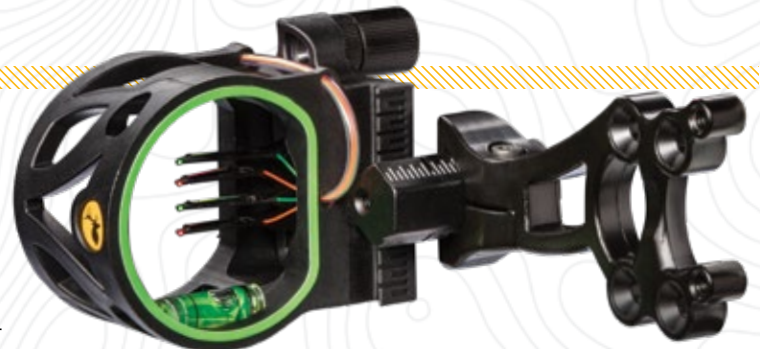

AVAILABLE IN:

JOKER 3

MSRP
\$34.99

ITEM#
AS107 RLH .019

TROPHY RIDGE **JOKER 3**

FEATURES

- Bright .019 fiber optic 3 pin sight
- Multiple mounting holes for added versatility
- Green hood accent for quicker sight acquisition
- Reversible sight mount design for use with left or right hands

AVAILABLE IN:

JOKER 4

MSRP
\$44.99

ITEM#
AS108 RLH .019

TROPHY RIDGE **JOKER 4**

FEATURES

- Bright .019 fiber optic 4 pin sight
- Multiple mounting holes for added versatility
- Green hood accent for quicker sight acquisition
- Reversible sight mount design for use with left or right hands
- Turn on the rheostat light to suit any shooting condition

AVAILABLE IN:

TROPHY RIDGE
VOLT

FEATURES

- Five ultra-bright horizontal .019 fiber optic pins
- Properly align shots with the precision installed bubble level
- Green hood accent for quicker sight acquisition
- Reversible mount design for increased elevation adjustments
- Fiber wrapped pin guard
- Laser-etched aluminum windage, elevation, and pin adjustment markings