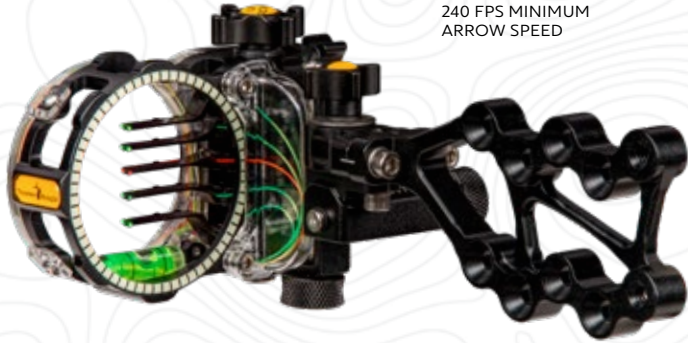

TROPHY RIDGE
REACT® PRO™

Lighter, stronger, and more reliable, the React Pro sight uses exclusive React Technology combined with the premium features of a top-of-the-line sight to give you high-performance hunt after hunt.

AVAILABLE IN:

240 FPS MINIMUM
ARROW SPEED

FEATURES

- 5 Pin React® Technology
- Make easy corrections with advanced tool-less micro-click windage and elevation adjustability
- 100% aluminum construction
- Click light adjustable to suit any dawn or dusk conditions
- Glow ring superior in low light conditions
- 2nd and 3rd axis adjustments

REACT® PRO™

MSRP

$299.99

ITEM#

AS825L19	LH	.019
AS825R10	RH	.010
AS825R19	RH	.019

TROPHY RIDGE
REACT® PRO 7™

Go further with React Technology. The exclusive React Pro 7 offers more range allowing you to sight in all seven pins quicker and more precisely than any other sight on the market.

AVAILABLE IN: