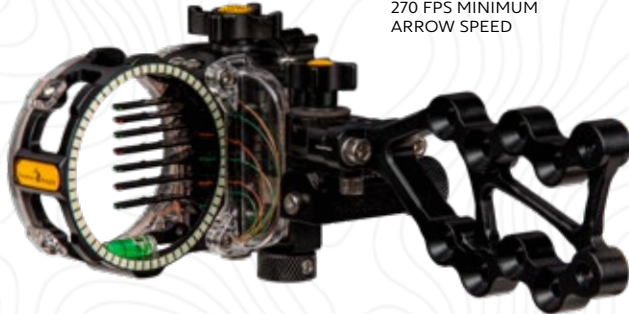

REACT® PRO™

MSRP

\$299.99

ITEM#

AS825L19	LH	.019
AS825R10	RH	.010
AS825R19	RH	.019

TROPHY RIDGE
REACT® PRO 7™

Go further with React Technology. The exclusive React Pro 7 offers more range allowing you to sight in all seven pins quicker and more precisely than any other sight on the market.

AVAILABLE IN:

270 FPS MINIMUM
ARROW SPEED

FEATURES

- 7 Pin React® Technology
- Make easy corrections with advanced tool-less micro-click windage and elevation adjustability
- 100% aluminum construction
- Click light adjustable to suit any dawn or dusk conditions
- Glow ring superior in low light conditions
- 2nd and 3rd axis adjustments