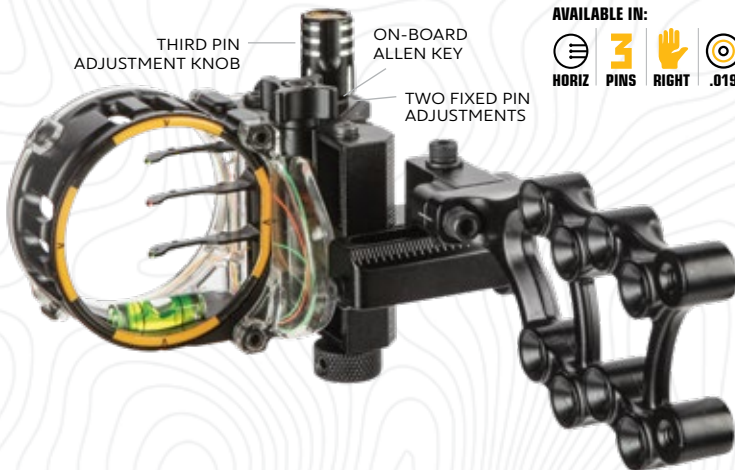

STACKED

MSRP
\$159.99

ITEM#
AS905STK RH .019 .010

HOTWIRE

MSRP
\$179.99

ITEM#
AS325R RH .019

TROPHY RIDGE
HOTWIRE

AVAILABLE IN:

FEATURES

- On-board adjustment tool for the two fixed pins
- Easily adjust the third pin with an adjustable tool-less knob
- Strengthen accuracy at severe angles over long distances with second axis leveling
- .019 fiber optic pins are powered by a rheostat light to suit any dawn or dusk condition

THIRD PIN
ADJUSTMENT KNOB

ON-BOARD
ALLEN KEY

TWO FIXED PIN
ADJUSTMENTS

TROPHY RIDGE
ALPHA SLIDE

See your target clearly with the Alpha Slide. The A shaped .019" single pin sight naturally draws your eye to the target while maintaining an unobstructed view and the extended slider maximize your shooting range starting at 20 yards.

FEATURES

- A-shaped .019" single pin sight allows you to see your target like never before
- Unique, angular pin shape naturally draws your eye to the target while maintaining an unobstructed view
- Extended slider to maximize your shooting range starting at 20 yards
- Delrin® bushing create smooth, quiet movement with no metal-to-metal contact