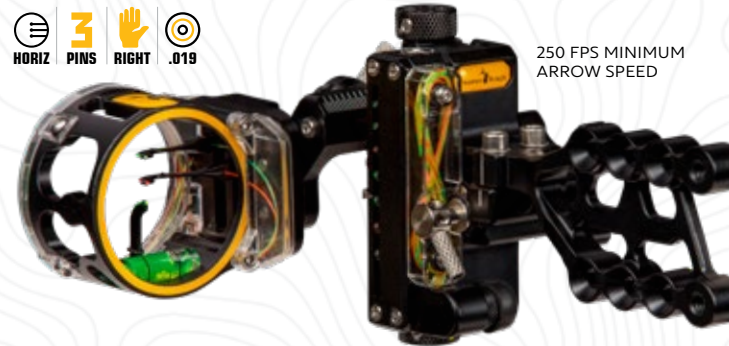

250 FPS MINIMUM
ARROW SPEED

TROPHY RIDGE REACT® ALPHA™

See your target like never before with the Trophy Ridge React Alpha. The Alpha introduces an innovative alpha shape that doesn't block the horizontal or vertical view giving you more confidence than ever before.

AVAILABLE IN: